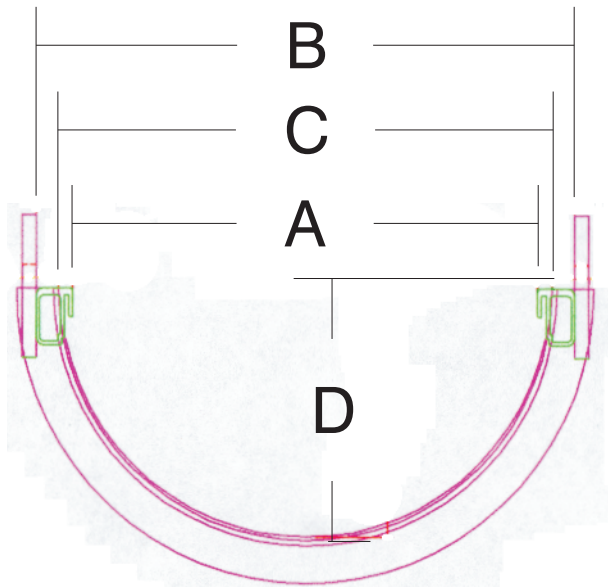

Please fill in the following dimensions and fax back to Concrete Chutes LLC (920)-687-1950. Please call with any questions (920)-687-9910.

Email: Info@ConcreteChutes.com
Phone: 920-687-9910 M-F 8:00-5:00 CST
Fax: 920-687-1950

A= _____
B= _____
C= _____
D= _____
E= _____
F= _____